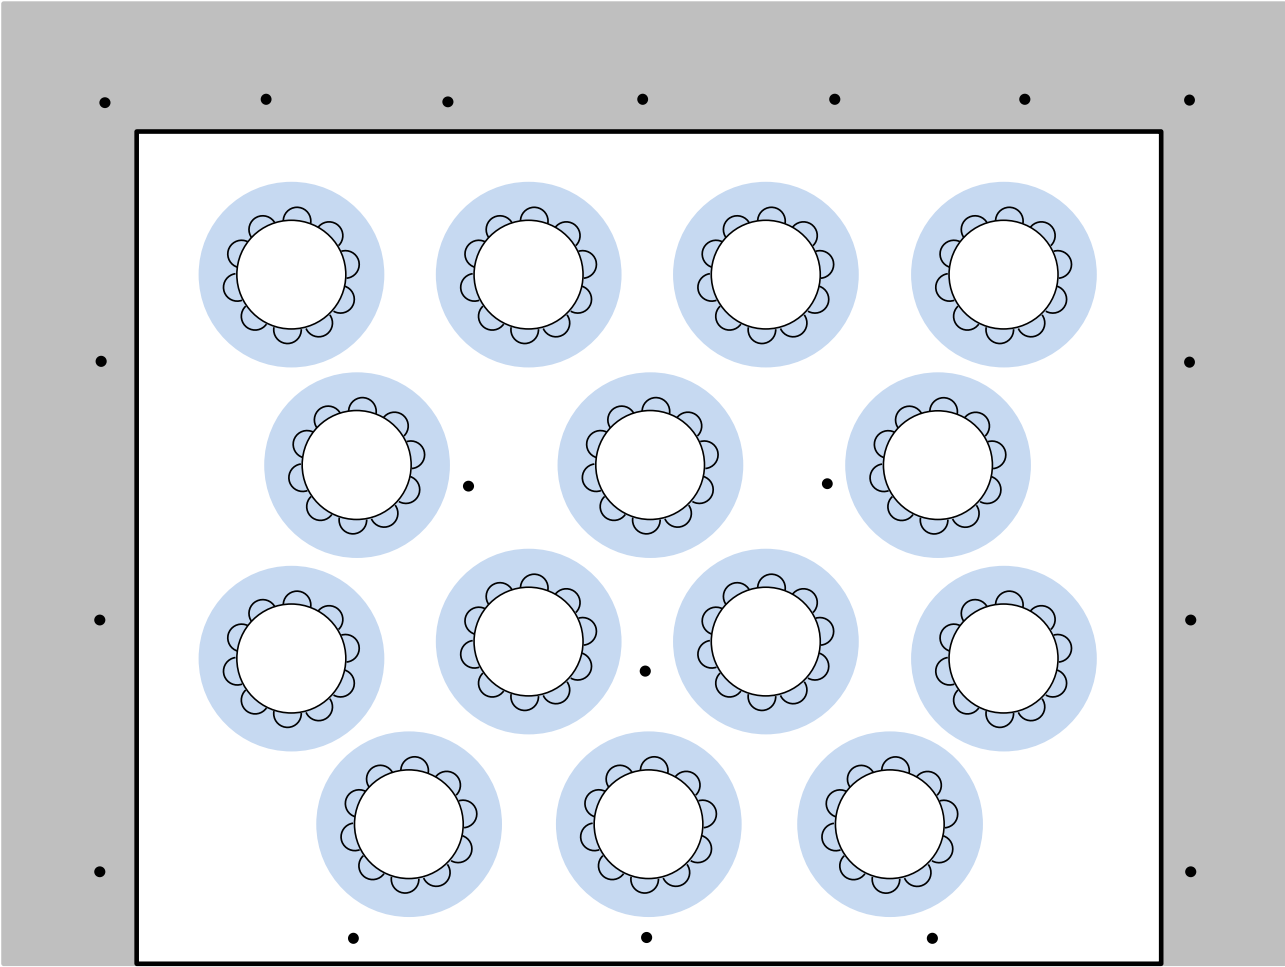

Key:

Dance floor
3.4 m x 3.4 m (12' x 12')

Dance floor
4.9 m x 4.9 m (16' x 16')

Stage
2.4 m x 1.2 m (8' x 4')

Bar
2.7 m x 1.5 m (8'8" x 5')

Chair
0.43 m x 0.43 m (1'5" x 1'5")

Round table
1.7 m dia (5'6" dia)

Layout 3: 20 m x 15 m – 4 sides up (seats 120 people)

Layout 4: 20 m x 15 m – 2 sides up, 2 sides down (seats 170 people)

Layout 5: 20 m x 15 m – 2 sides up, 2 sides down (seats 183 people)

Layout 6: 20 m x 15 m – 2 sides up, 2 sides down (seats 100 people)

Layout 7: 20 m x 15 m – 1 side up, 3 sides down (seats 140 people)

Layout 8: 20 m x 15 m – 1 side up, 3 sides down (seats 148 people)

Layout 9: 20 m x 15 m – 1 side up, 3 sides down (seats 110 people)

Layout 10: 10 m x 15 m – 4 sides up (seats 90 people)

Layout 11: 10 m x 15 m – 4 sides up (seats 100 people)

Layout 12: 10 m x 15 m – 4 sides up (seats 48 people)

Layout 13: 10 m x 15 m – 2 sides up, 2 sides down (seats 80 people)

Layout 14: 10 m x 15 m – 2 sides up, 2 sides down (seats 72 people)