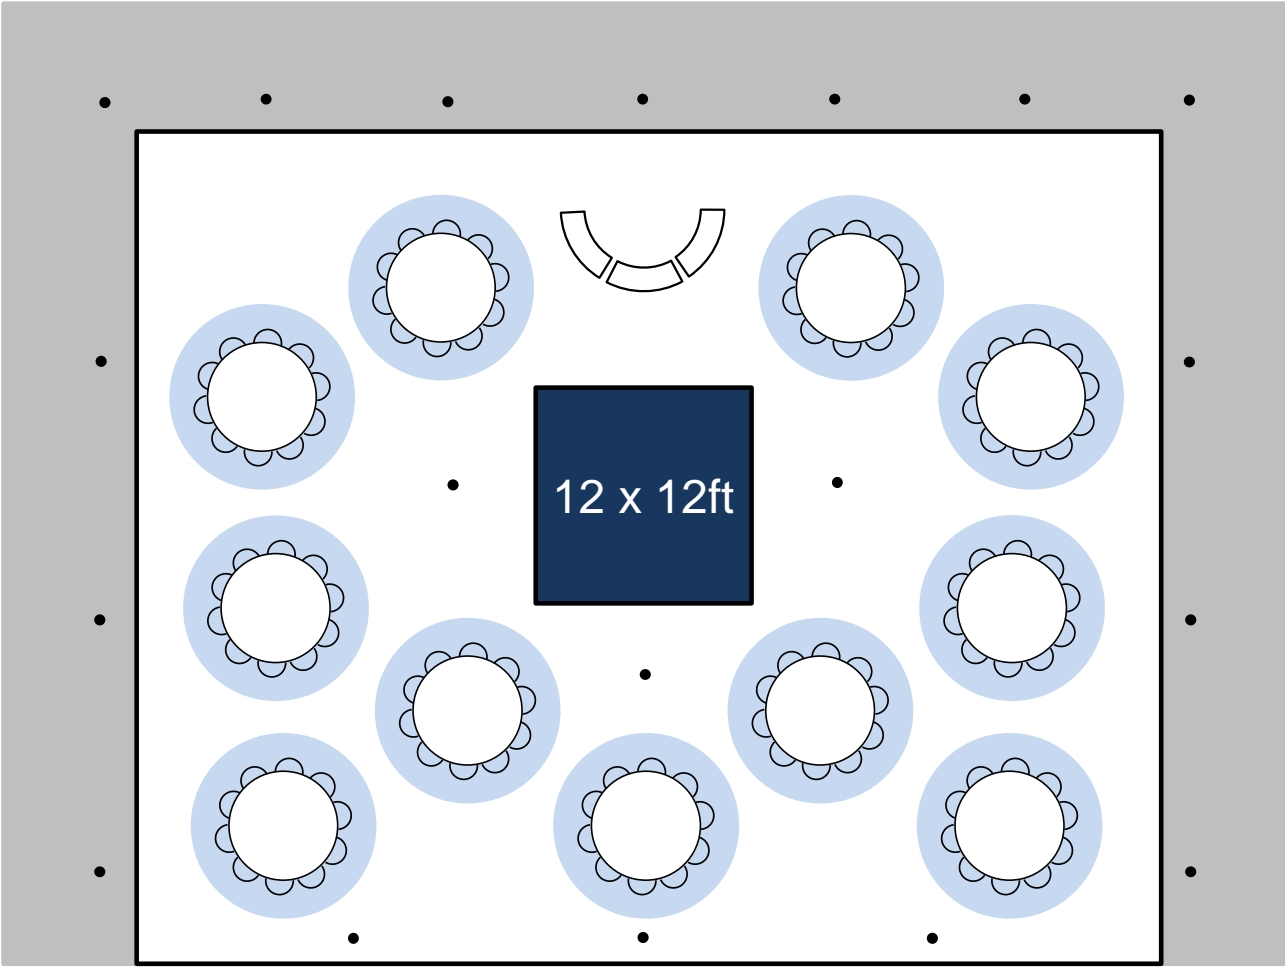

Key:

Dance floor
3.4 m x 3.4 m (12' x 12')

Dance floor
4.9 m x 4.9 m (16' x 16')

Stage
2.4 m x 1.2 m (8' x 4')

Bar
2.7 m x 1.5 m (8'8" x 5')

Chair
0.43 m x 0.43 m (1'5" x 1'5")

Round table
1.7 m dia (5'6" dia)

Pouffe
0.5 m dia (20" dia)

Trestle table with 6 chairs
1.8 m x 2.4 m (6' x 8')

Coffee table
0.6 m x 0.7 m (2' x 2'4")

Layout 1: 20 m x 15 m – 4 sides up (seats 160 people)

Layout 2: 20 m x 15 m – 4 sides up (seats 156 people)

Layout 3: 20 m x 15 m – 4 sides up (seats 120 people)

Layout 4: 20 m x 15 m – 2 sides up, 2 sides down (seats 170 people)

Layout 5: 20 m x 15 m – 2 sides up, 2 sides down (seats 183 people)

Layout 6: 20 m x 15 m – 2 sides up, 2 sides down (seats 100 people)

Layout 7: 20 m x 15 m – 1 side up, 3 sides down (seats 140 people)

Layout 8: 20 m x 15 m – 1 side up, 3 sides down (seats 148 people)

Layout 9: 20 m x 15 m – 1 side up, 3 sides down (seats 110 people)

Layout 10: 10 m x 15 m – 4 sides up (seats 90 people)