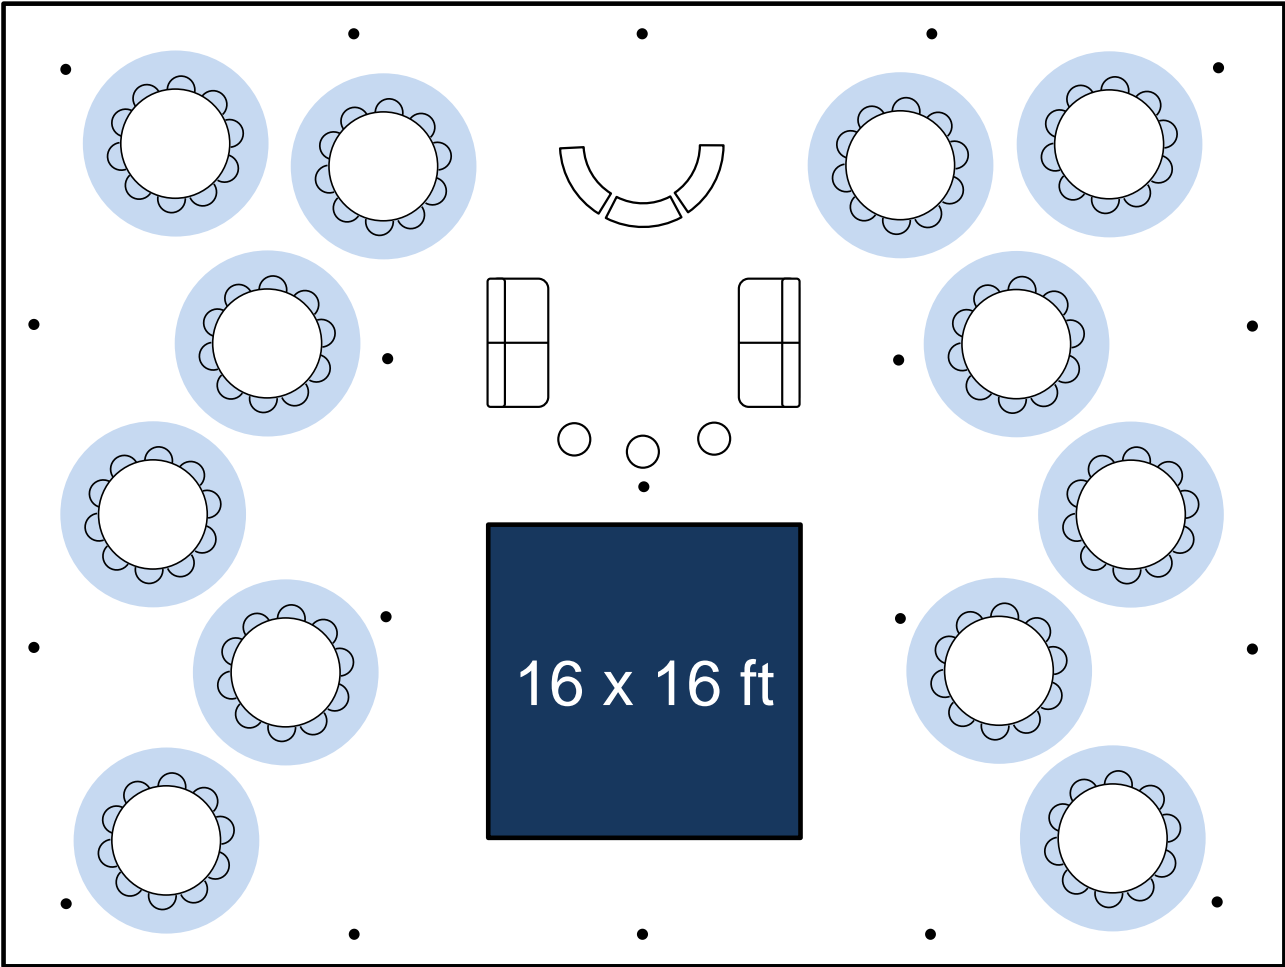

Key:

Dance floor
3.4 m x 3.4 m (12' x 12')

Dance floor
4.9 m x 4.9 m (16' x 16')

Stage
2.4 m x 1.2 m (8' x 4')

Bar
2.7 m x 1.5 m (8'8" x 5')

Chair
0.43 m x 0.43 m (1'5" x 1'5")

Round table
1.7 m dia (5'6" dia)

Pouffe
0.5 m dia (20" dia)

Trestle table with 6 chairs
1.8 m x 2.4 m (6' x 8')

Coffee table
0.6 m x 0.7 m (2' x 2'4")

Layout 1: 20 m x 15 m – 4 sides up (seats 160 people)

Layout 2: 20 m x 15 m – 4 sides up (seats 156 people)

Layout 3: 20 m x 15 m – 4 sides up (seats 120 people)

Layout 4: 20 m x 15 m – 2 sides up, 2 sides down (seats 170 people)

Layout 5: 20 m x 15 m – 2 sides up, 2 sides down (seats 183 people)

Layout 6: 20 m x 15 m – 2 sides up, 2 sides down (seats 100 people)

Layout 7: 20 m x 15 m – 1 side up, 3 sides down (seats 140 people)

Layout 8: 20 m x 15 m – 1 side up, 3 sides down (seats 148 people)

Layout 9: 20 m x 15 m – 1 side up, 3 sides down (seats 110 people)

Layout 10: 10 m x 15 m – 4 sides up (seats 90 people)