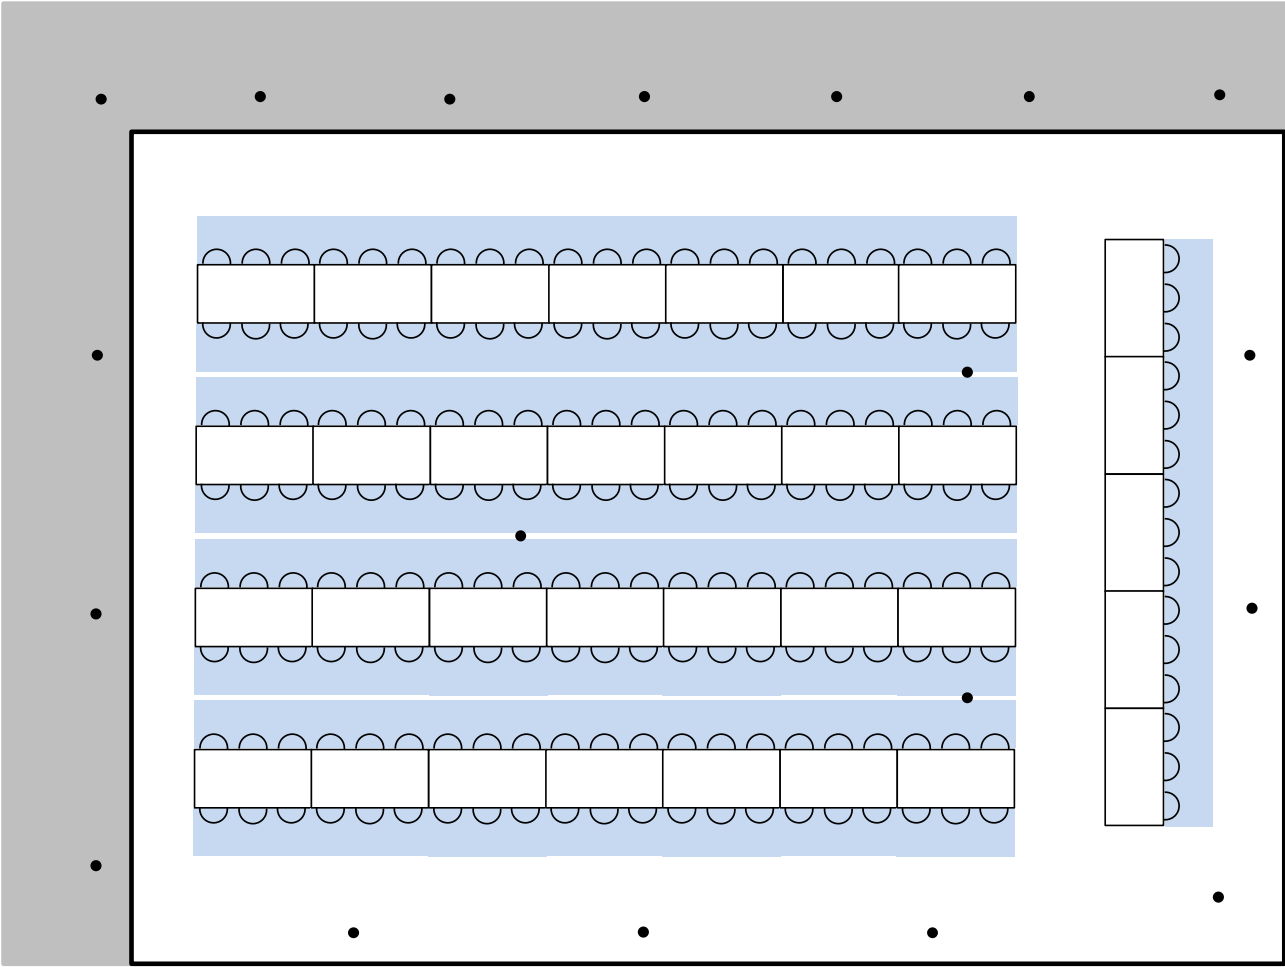

Key:

Dance floor
3.4 m x 3.4 m (12' x 12')

Dance floor
4.9 m x 4.9 m (16' x 16')

Stage
2.4 m x 1.2 m (8' x 4')

Bar
2.7 m x 1.5 m (8'8" x 5')

Chair
0.43 m x 0.43 m (1'5" x 1'5")

Round table
1.7 m dia (5'6" dia)

Pouffe
0.5 m dia (20" dia)

Trestle table with 6 chairs
1.8 m x 2.4 m (6' x 8')

Coffee table
0.6 m x 0.7 m (2' x 2'4")

Layout 1: 20 m x 15 m – 4 sides up (seats 160 people)

Layout 2: 20 m x 15 m – 4 sides up (seats 156 people)

Layout 3: 20 m x 15 m – 4 sides up (seats 120 people)

Layout 4: 20 m x 15 m – 2 sides up, 2 sides down (seats 170 people)

Layout 5: 20 m x 15 m – 2 sides up, 2 sides down (seats 183 people)

Layout 6: 20 m x 15 m – 2 sides up, 2 sides down (seats 100 people)

Layout 7: 20 m x 15 m – 1 side up, 3 sides down (seats 140 people)

Layout 8: 20 m x 15 m – 1 side up, 3 sides down (seats 148 people)

Layout 9: 20 m x 15 m – 1 side up, 3 sides down (seats 110 people)

Layout 10: 10 m x 15 m – 4 sides up (seats 90 people)