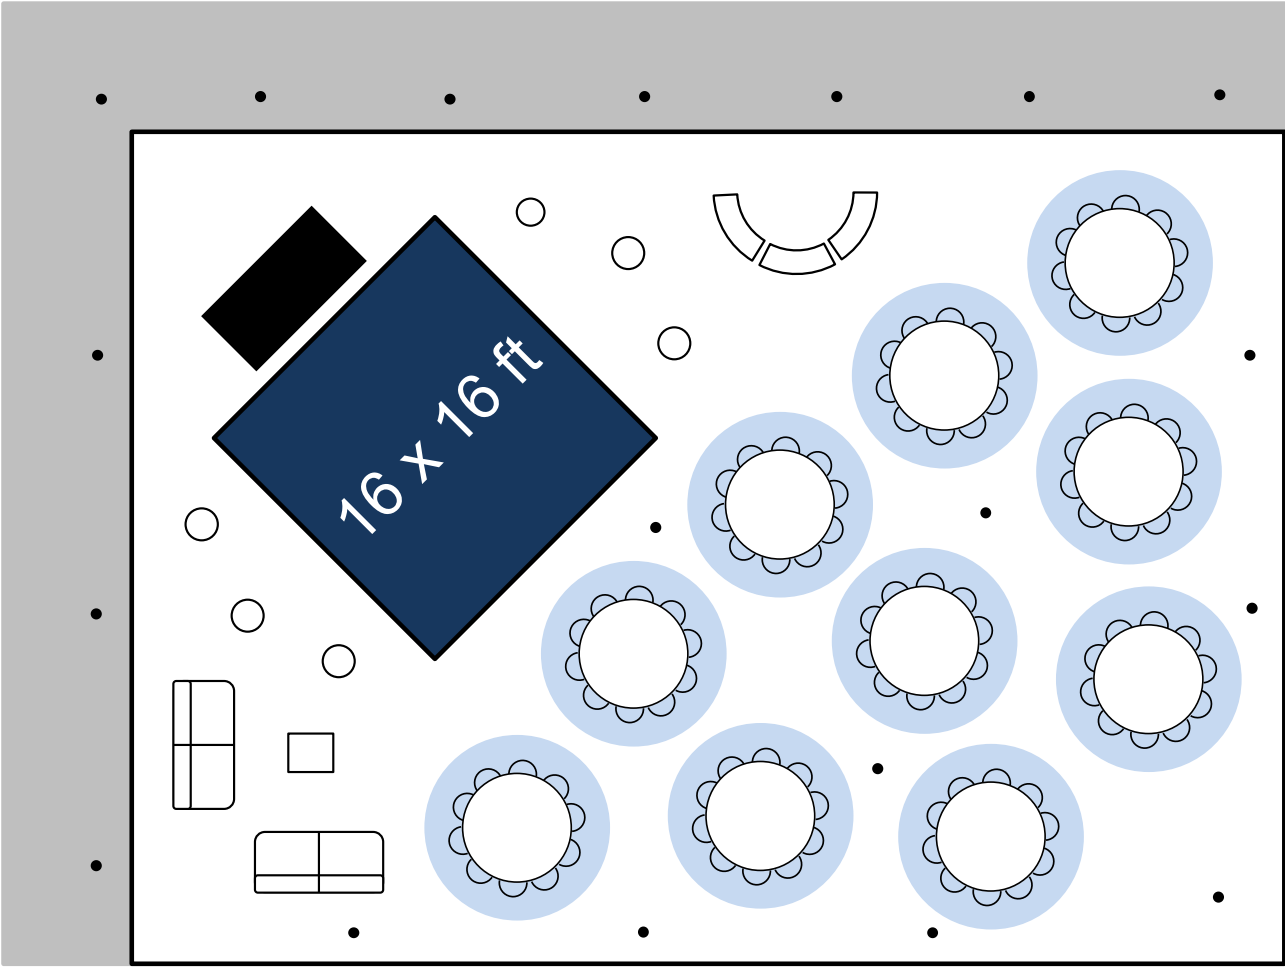

Key:

Dance floor
3.4 m x 3.4 m (12' x 12')

Dance floor
4.9 m x 4.9 m (16' x 16')

Stage
2.4 m x 1.2 m (8' x 4')

Bar
2.7 m x 1.5 m (8'8" x 5')

Chair
0.43 m x 0.43 m (1'5" x 1'5")

Round table
1.7 m dia (5'6" dia)

Pouffe
0.5 m dia (20" dia)

Trestle table with 6 chairs
1.8 m x 2.4 m (6' x 8')

Coffee table
0.6 m x 0.7 m (2' x 2'4")

Layout 1: 20 m x 15 m – 4 sides up (seats 160 people)

Layout 2: 20 m x 15 m – 4 sides up (seats 156 people)

Layout 3: 20 m x 15 m – 4 sides up (seats 120 people)

Layout 4: 20 m x 15 m – 2 sides up, 2 sides down (seats 170 people)

Layout 5: 20 m x 15 m – 2 sides up, 2 sides down (seats 183 people)

Layout 6: 20 m x 15 m – 2 sides up, 2 sides down (seats 100 people)

Layout 7: 20 m x 15 m – 1 side up, 3 sides down (seats 140 people)

Layout 8: 20 m x 15 m – 1 side up, 3 sides down (seats 148 people)

Layout 9: 20 m x 15 m – 1 side up, 3 sides down (seats 110 people)

Layout 10: 10 m x 15 m – 4 sides up (seats 90 people)