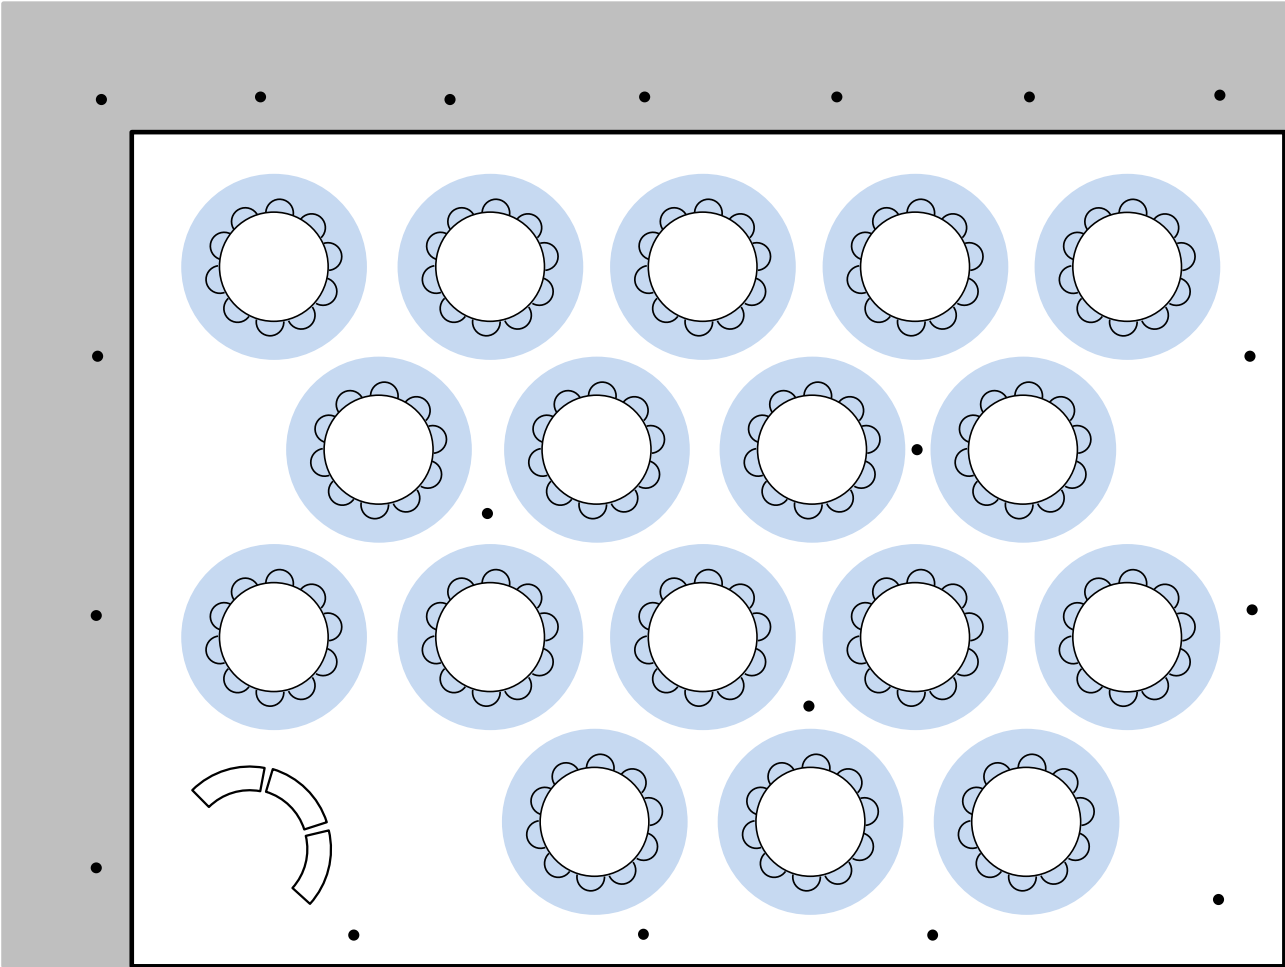

Key:

Dance floor
3.4 m x 3.4 m (12' x 12')

Dance floor
4.9 m x 4.9 m (16' x 16')

Stage
2.4 m x 1.2 m (8' x 4')

Bar
2.7 m x 1.5 m (8'8" x 5')

Chair
0.43 m x 0.43 m (1'5" x 1'5")

Round table
1.7 m dia (5'6" dia)

Pouffe
0.5 m dia (20" dia)

Trestle table with 6 chairs
1.8 m x 2.4 m (6' x 8')

Coffee table
0.6 m x 0.7 m (2' x 2'4")

Layout 1: 20 m x 15 m – 4 sides up (seats 160 people)

Layout 2: 20 m x 15 m – 4 sides up (seats 156 people)

Layout 3: 20 m x 15 m – 4 sides up (seats 120 people)

Layout 4: 20 m x 15 m – 2 sides up, 2 sides down (seats 170 people)

Layout 5: 20 m x 15 m – 2 sides up, 2 sides down (seats 183 people)

Layout 6: 20 m x 15 m – 2 sides up, 2 sides down (seats 100 people)

Layout 7: 20 m x 15 m – 1 side up, 3 sides down (seats 140 people)

Layout 8: 20 m x 15 m – 1 side up, 3 sides down (seats 148 people)

Layout 9: 20 m x 15 m – 1 side up, 3 sides down (seats 110 people)

Layout 10: 10 m x 15 m – 4 sides up (seats 90 people)