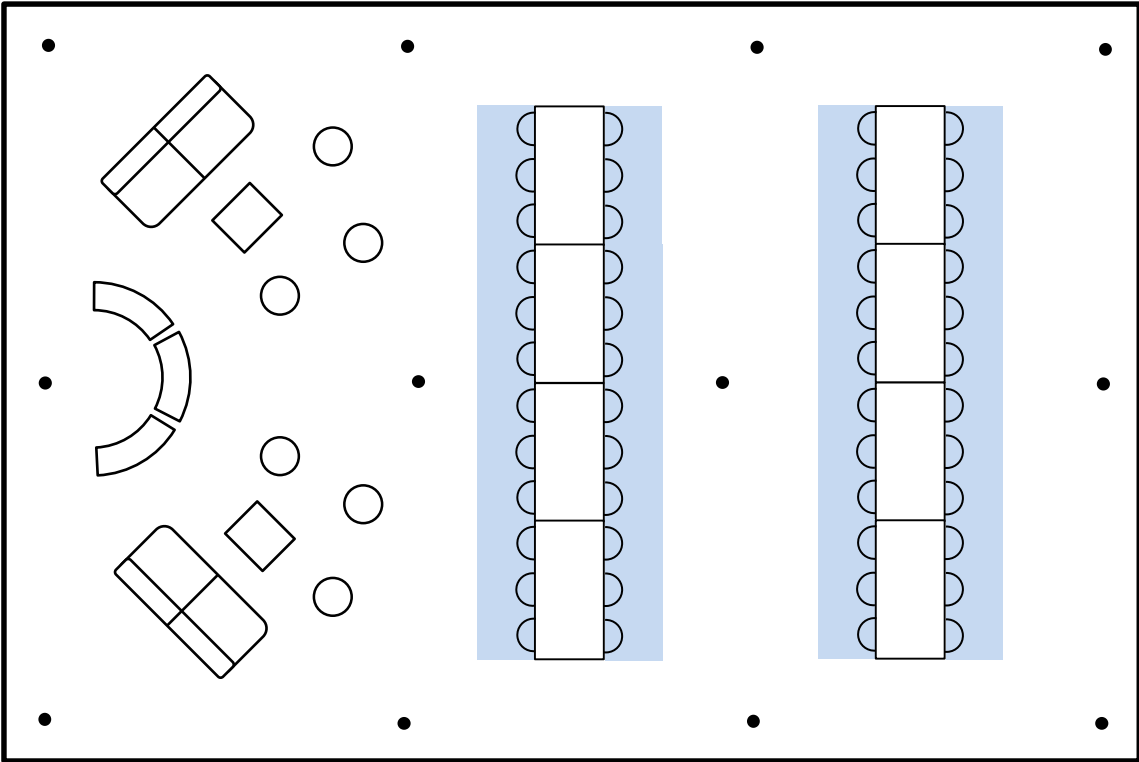

Key:

Dance floor
3.4 m x 3.4 m (12' x 12')

Dance floor
4.9 m x 4.9 m (16' x 16')

Stage
2.4 m x 1.2 m (8' x 4')

Bar
2.7 m x 1.5 m (8'8" x 5')

Chair
0.43 m x 0.43 m (1'5" x 1'5")

Round table
1.7 m dia (5'6" dia)

Layout 3: 20 m x 15 m – 4 sides up (seats 120 people)

Layout 4: 20 m x 15 m – 2 sides up, 2 sides down (seats 170 people)

Layout 5: 20 m x 15 m – 2 sides up, 2 sides down (seats 183 people)

Layout 6: 20 m x 15 m – 2 sides up, 2 sides down (seats 100 people)

Layout 7: 20 m x 15 m – 1 side up, 3 sides down (seats 140 people)

Layout 8: 20 m x 15 m – 1 side up, 3 sides down (seats 148 people)

Layout 9: 20 m x 15 m – 1 side up, 3 sides down (seats 110 people)

Layout 10: 10 m x 15 m – 4 sides up (seats 90 people)

Layout 11: 10 m x 15 m – 4 sides up (seats 100 people)

Layout 12: 10 m x 15 m – 4 sides up (seats 48 people)

Layout 13: 10 m x 15 m – 2 sides up, 2 sides down (seats 80 people)

Layout 14: 10 m x 15 m – 2 sides up, 2 sides down (seats 72 people)