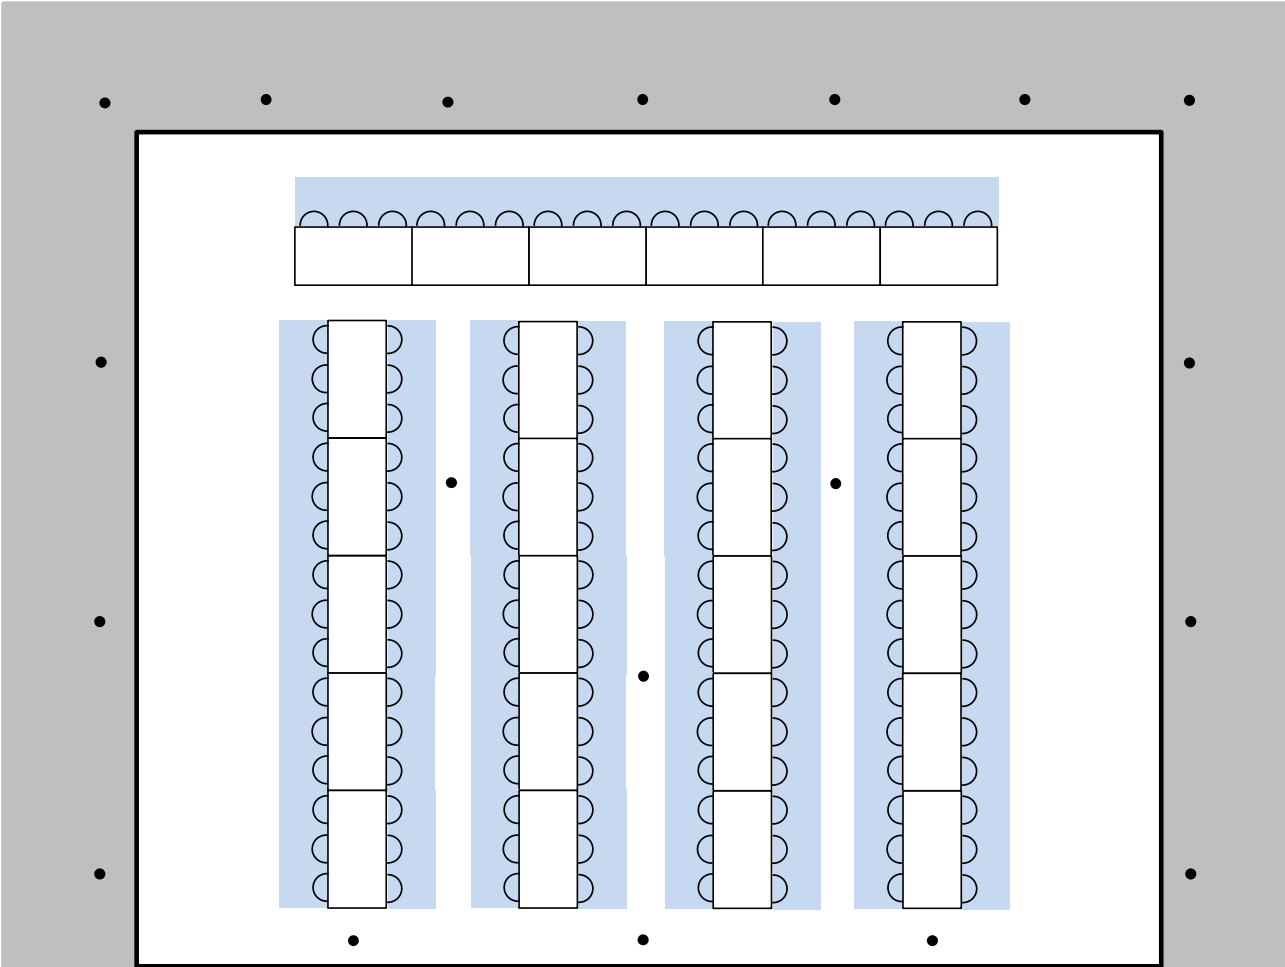

Key:

Dance floor
3.4 m x 3.4 m (12' x 12')

Dance floor
4.9 m x 4.9 m (16' x 16')

Stage
2.4 m x 1.2 m (8' x 4')

Bar
2.7 m x 1.5 m (8'8" x 5')

Chair
0.43 m x 0.43 m (1'5" x 1'5")

Round table
1.7 m dia (5'6" dia)

Layout 3: 20 m x 15 m – 4 sides up (seats 120 people)

Layout 4: 20 m x 15 m – 2 sides up, 2 sides down (seats 170 people)

Layout 5: 20 m x 15 m – 2 sides up, 2 sides down (seats 183 people)

Layout 6: 20 m x 15 m – 2 sides up, 2 sides down (seats 100 people)

Layout 7: 20 m x 15 m – 1 side up, 3 sides down (seats 140 people)

Layout 8: 20 m x 15 m – 1 side up, 3 sides down (seats 148 people)

Layout 9: 20 m x 15 m – 1 side up, 3 sides down (seats 110 people)

Layout 10: 10 m x 15 m – 4 sides up (seats 90 people)

Layout 11: 10 m x 15 m – 4 sides up (seats 100 people)

Layout 12: 10 m x 15 m – 4 sides up (seats 48 people)

Layout 13: 10 m x 15 m – 2 sides up, 2 sides down (seats 80 people)

Layout 14: 10 m x 15 m – 2 sides up, 2 sides down (seats 72 people)